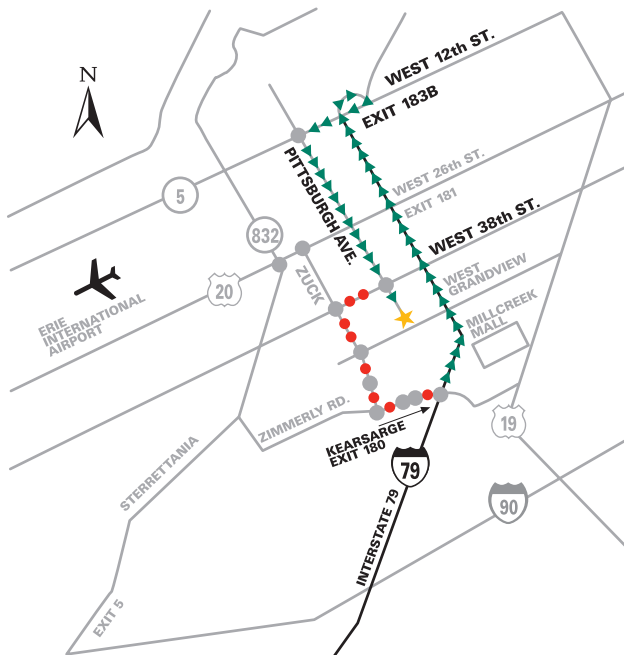

# CONVENIENT LOCATION

Whether traveling from Ohio, New York or western Pennsylvania, the Conference Center is easily accessible from either Interstate 79 or 90.

## Directions to the Conference Center Traveling North on I-79 or East or West on I-90:

**(OPTION 1 - ▲)** Take I-79 North exit from I-90; travel I-79 to exit 183B (**West 12th Street**); turn left at first light (**Pittsburgh Avenue**); travel south on **Pittsburgh Avenue** to **38th Street**; the building is located directly across intersection. Look for large sign announcing Conference Center on corner.

**(OPTION 2 - ●)** Exit off I-79 at Kearsarge exit, turn left and cross over I-79; go through next two lights to third light; turn right and proceed for three lights to **38th Street**; turn right again and continue east on **38th** to **Pittsburgh Avenue** (next light); turn right again into Conference Center parking lot.